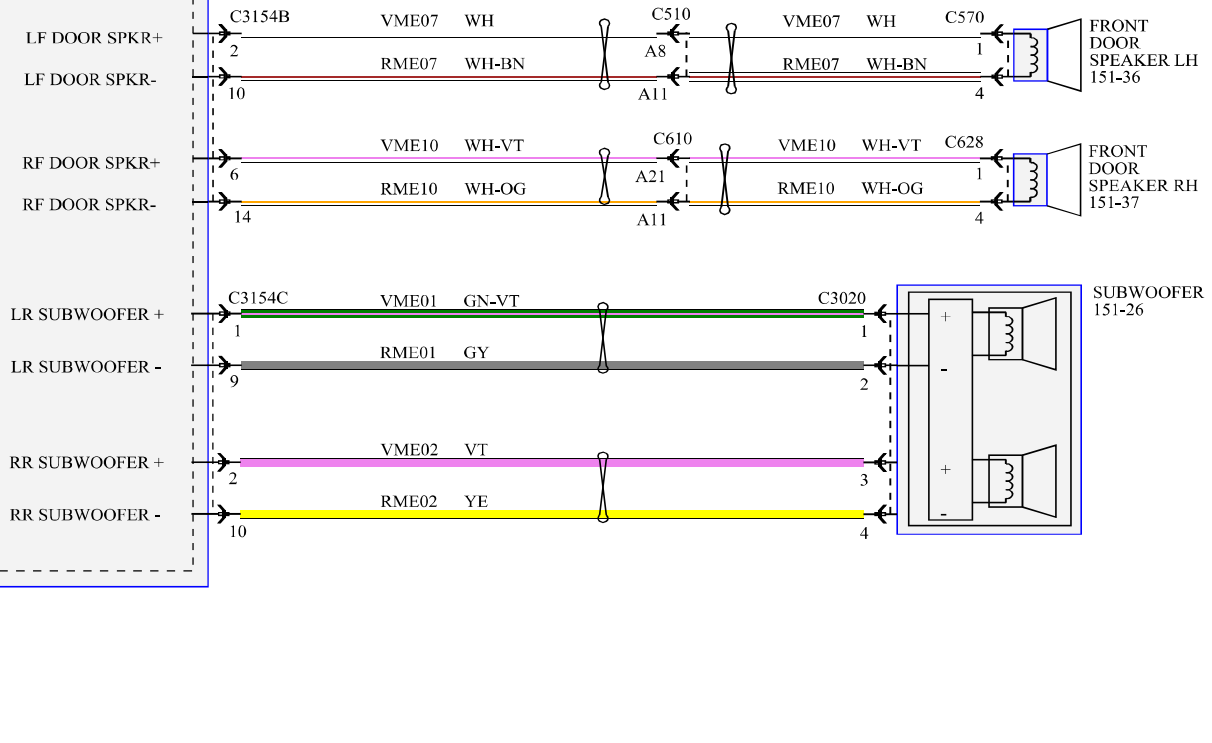

AUDIO CONTROL
MODULE (ACM)
151-15

AUDIO DIGITAL
SIGNAL PROCESSING
(DSP) MODULE
151-26

Hot at all times

BATTERY
JUNCTION
BOX (BJB)
11-1

AUDIO DIGITAL
SIGNAL PROCESSING
(DSP) MODULE
151-26

AUDIO DIGITAL
SIGNAL PROCESSING
(DSP) MODULE
151-26