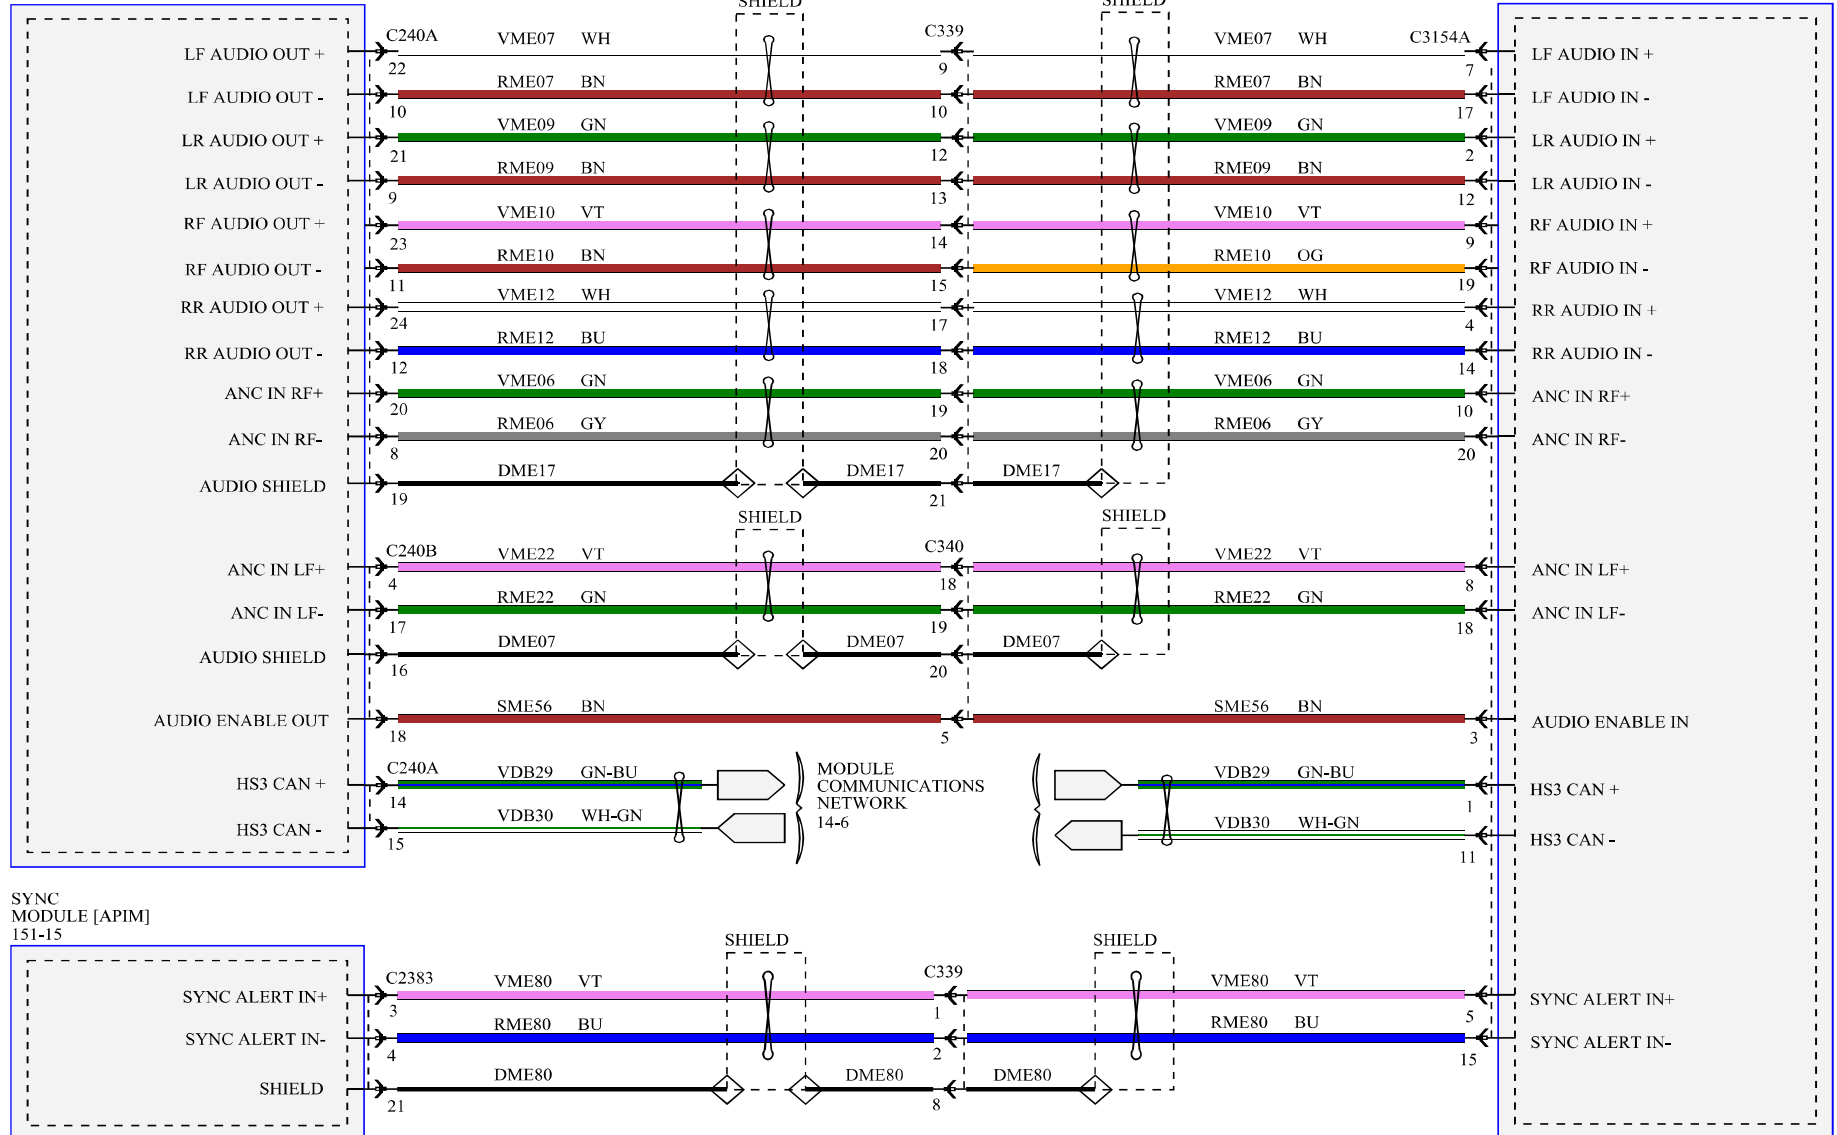

AUDIO CONTROL
MODULE (ACM)
151-15

AUDIO DIGITAL
SIGNAL PROCESSING
(DSP) MODULE
151-26

Hot at all times

BATTERY
JUNCTION
BOX (BJB)
11-1

AUDIO DIGITAL
SIGNAL PROCESSING
(DSP) MODULE
151-26

AUDIO DIGITAL
SIGNAL PROCESSING
(DSP) MODULE
151-26